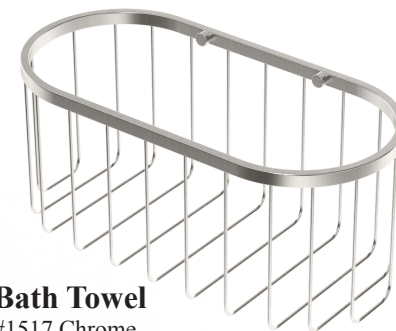

“Spa Roll-up” Towel Baskets

Hospitality
Lodging Group

Available in
Chrome & Satin Nickel

Available in Two sizes
Bath Towel & Hand Towel

Bath Towel
#1517 Chrome
#1519 Satin Nickel

Hand Towel
#1516 Chrome
#1518 Satin Nickel