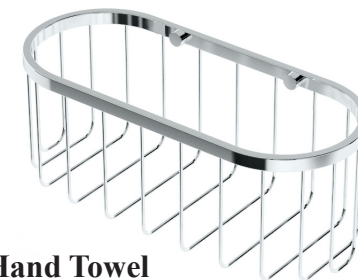

“Spa Roll-up” Towel Baskets

Hospitality
Lodging Group

Available in
Chrome & Satin Nickel

Available in Two sizes
Bath Towel & Hand Towel

Bath Towel
#1517 Chrome
#1519 Satin Nickel

Hand Towel
#1516 Chrome
#1518 Satin Nickel