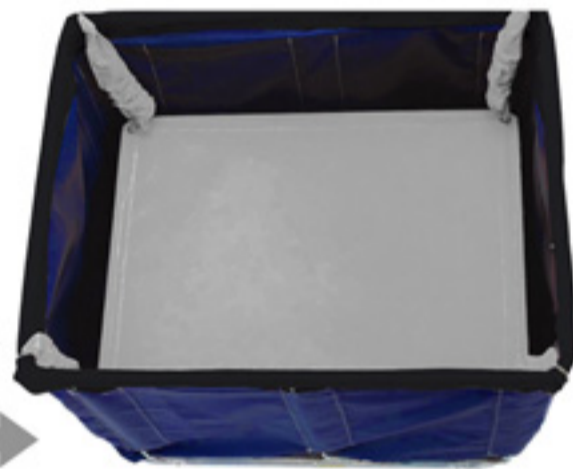

Elevated Basket Trucks

* Elevated 6 Bushel
Also Available
as a Poly Truck

FLAME RETARDANT

Featuring R&B's
Patented
'Thread-Guard'
Caster Design
Keeps Wheels Clean!

• 3 Color Options	463	3 Bushel	29 1/4" L x 22 1/2" W x 27 3/4" H
• Chrome Plated Round Tubular Base	464	4 Bushel	31" L x 20" W x 33" H
• Three Available Basket Colors	466	*6 Bushel	32" L x 21 1/4" W x 36 3/4" H
	Casters:		5"

Basket Truck Accessories

Available Only in Gray

Spring Platforms

450BT	fits 6 bushel	25"L x 15"W
452BT	fits 8 bushel	28"L x 17"W
454BT	fits 10 bushel	31"L x 19"W
455BT	fits 12 bushel	31"L x 21"W
456BT	fits 14 & 16 bushel	34"L x 23"W
457BT	fits 18 bushel	36"L x 23"W
458BT	fits 20 bushel	42"L x 26"W

Blue, Gray, White Standard w/ custom colors available

		Inside Lid Dimensions
4606HL	fits 6 bushel	32"L x 21 1/2"W
4608HL	fits 8 bushel	36 1/2"L x 24 1/2"W
4610HL	fits 10 bushel	38"L x 26"W
4612HL	fits 12 bushel	38 3/4"L x 29"W
4614/16HL	fits 14 & 16 bushel	42 1/2"L x 31"W
4618HL	fits 18 bushel	45 1/2"L x 33"W
4620HL	fits 20 bushel	50"L x 34"W

WHITE

412SO
Nested for shipping or storage

- Fully welded zinc-plated steel tubular bases
- Commercial quality non-marking casters
- Full line of spring platforms and covers available
- Heavy-Duty vinyl/ nylon laminate liner is flame retardant