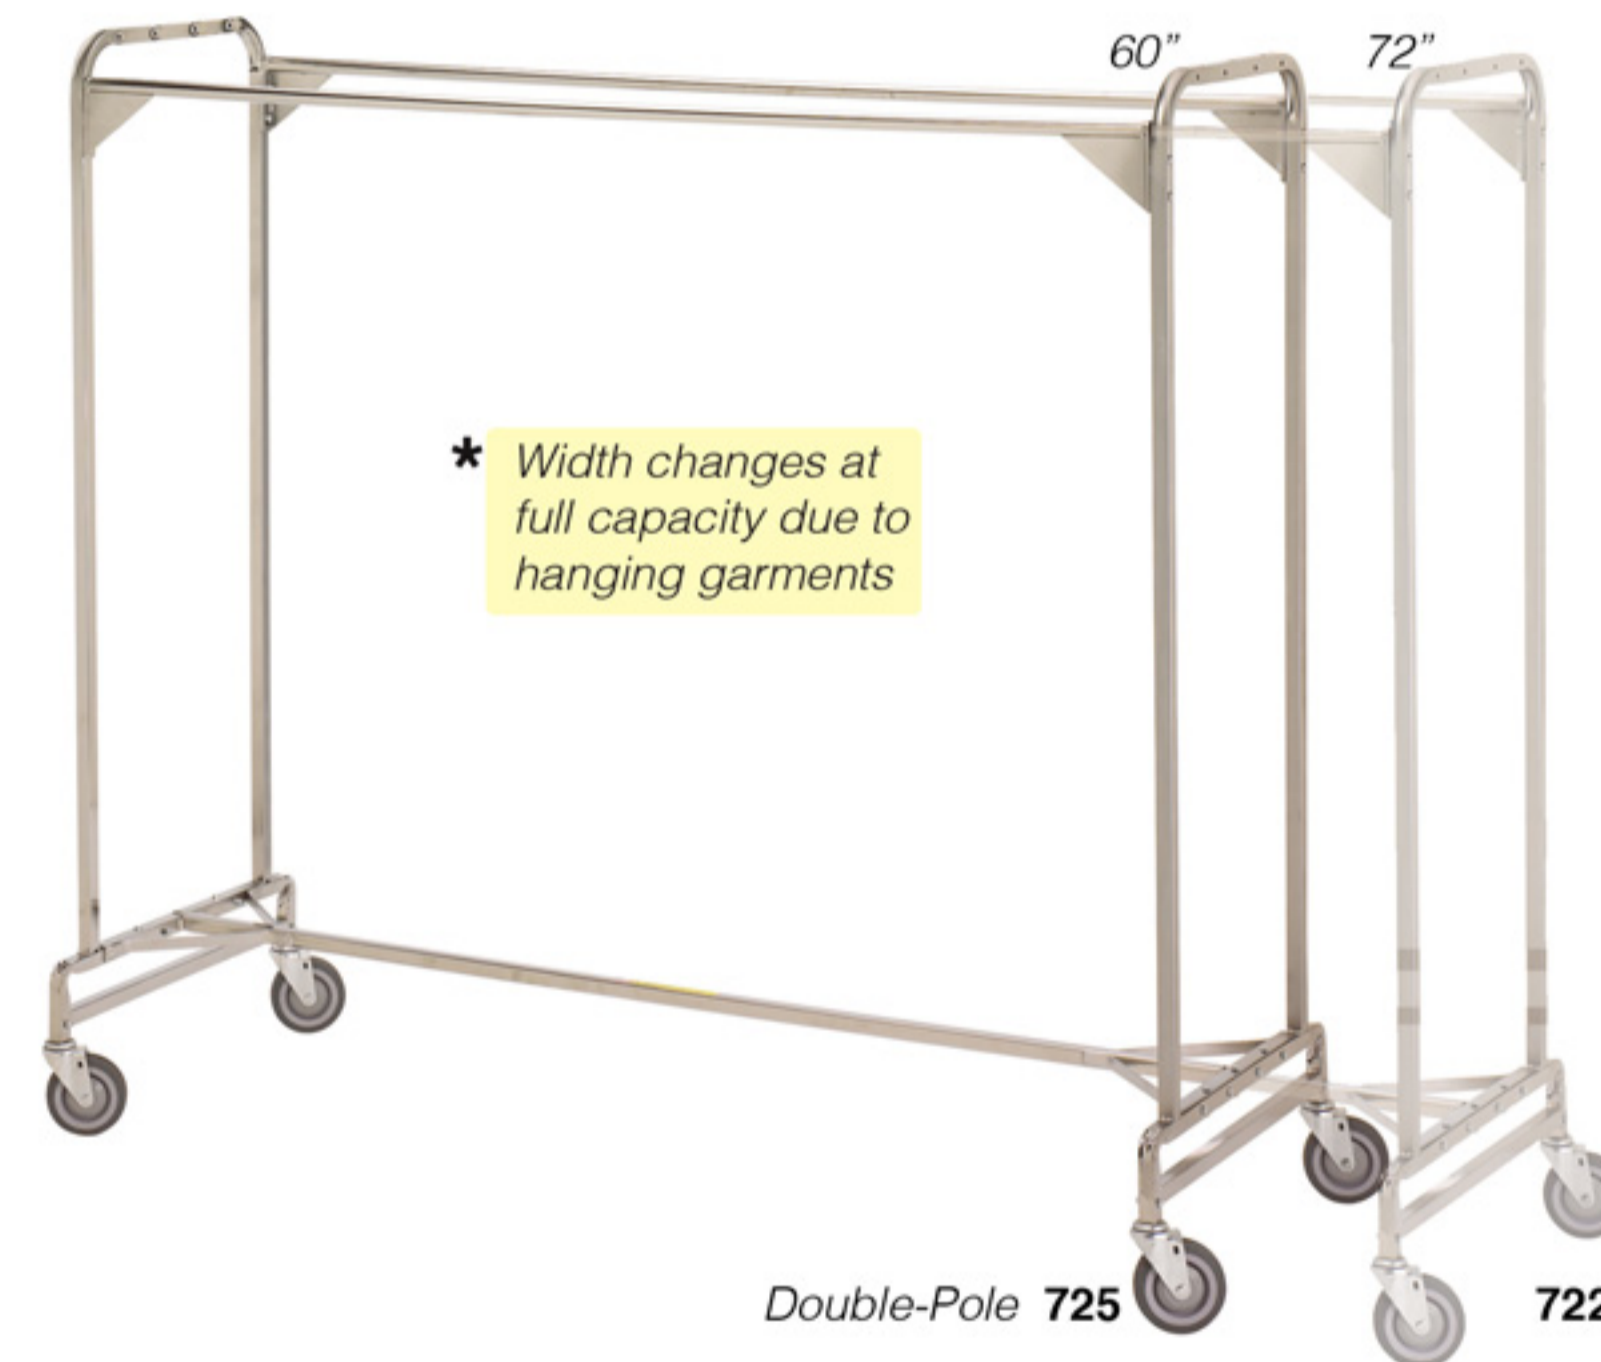

60' Garment Stack-Rack

- A quick assembling rack with a unique nesting feature to maximize space and storage
- Heavy gauge steel and 4" easy-rolling swivel casters
- Silver powder-coated base
- Zinc-galvanize plated poles

63"L x 22"W x 67"H
150 lb Capacity

Optional Accessories

4 Color Options,
Frame Folds for
Easy Storage

60"L x 26"W x 70"H with Cover
Height w/ frame in upright position: 79"

Accessory Crossbar
736

R&B WIRE PRODUCTS, INC.
YOUR TRUSTED PARTNER SINCE 1948

Garment Racks

Featuring
5" Non-Marking
Smooth-Rolling
Casters

- Single-Pole garment rack made from chrome plated 7/8" steel tubing
- 65 lb Capacity
- Knocks down for cost-effective, easy shipping

36" (or 48")L x 18" W x 65 1/2" H
dimension with Cover - 36" (or 48")L x 24" W x 69 1/2" H

SALES@RBWIRE.COM

- Single and Double Pole garment racks are made from strong chrome plated 1" steel tubing
- 200 lb Capacity
- Knocks down for cost-effective and easy shipping

Single Dimensions
60" (or 72")Lx 27"W x 69 1/2"H (w/ Cover Kit 72"H)