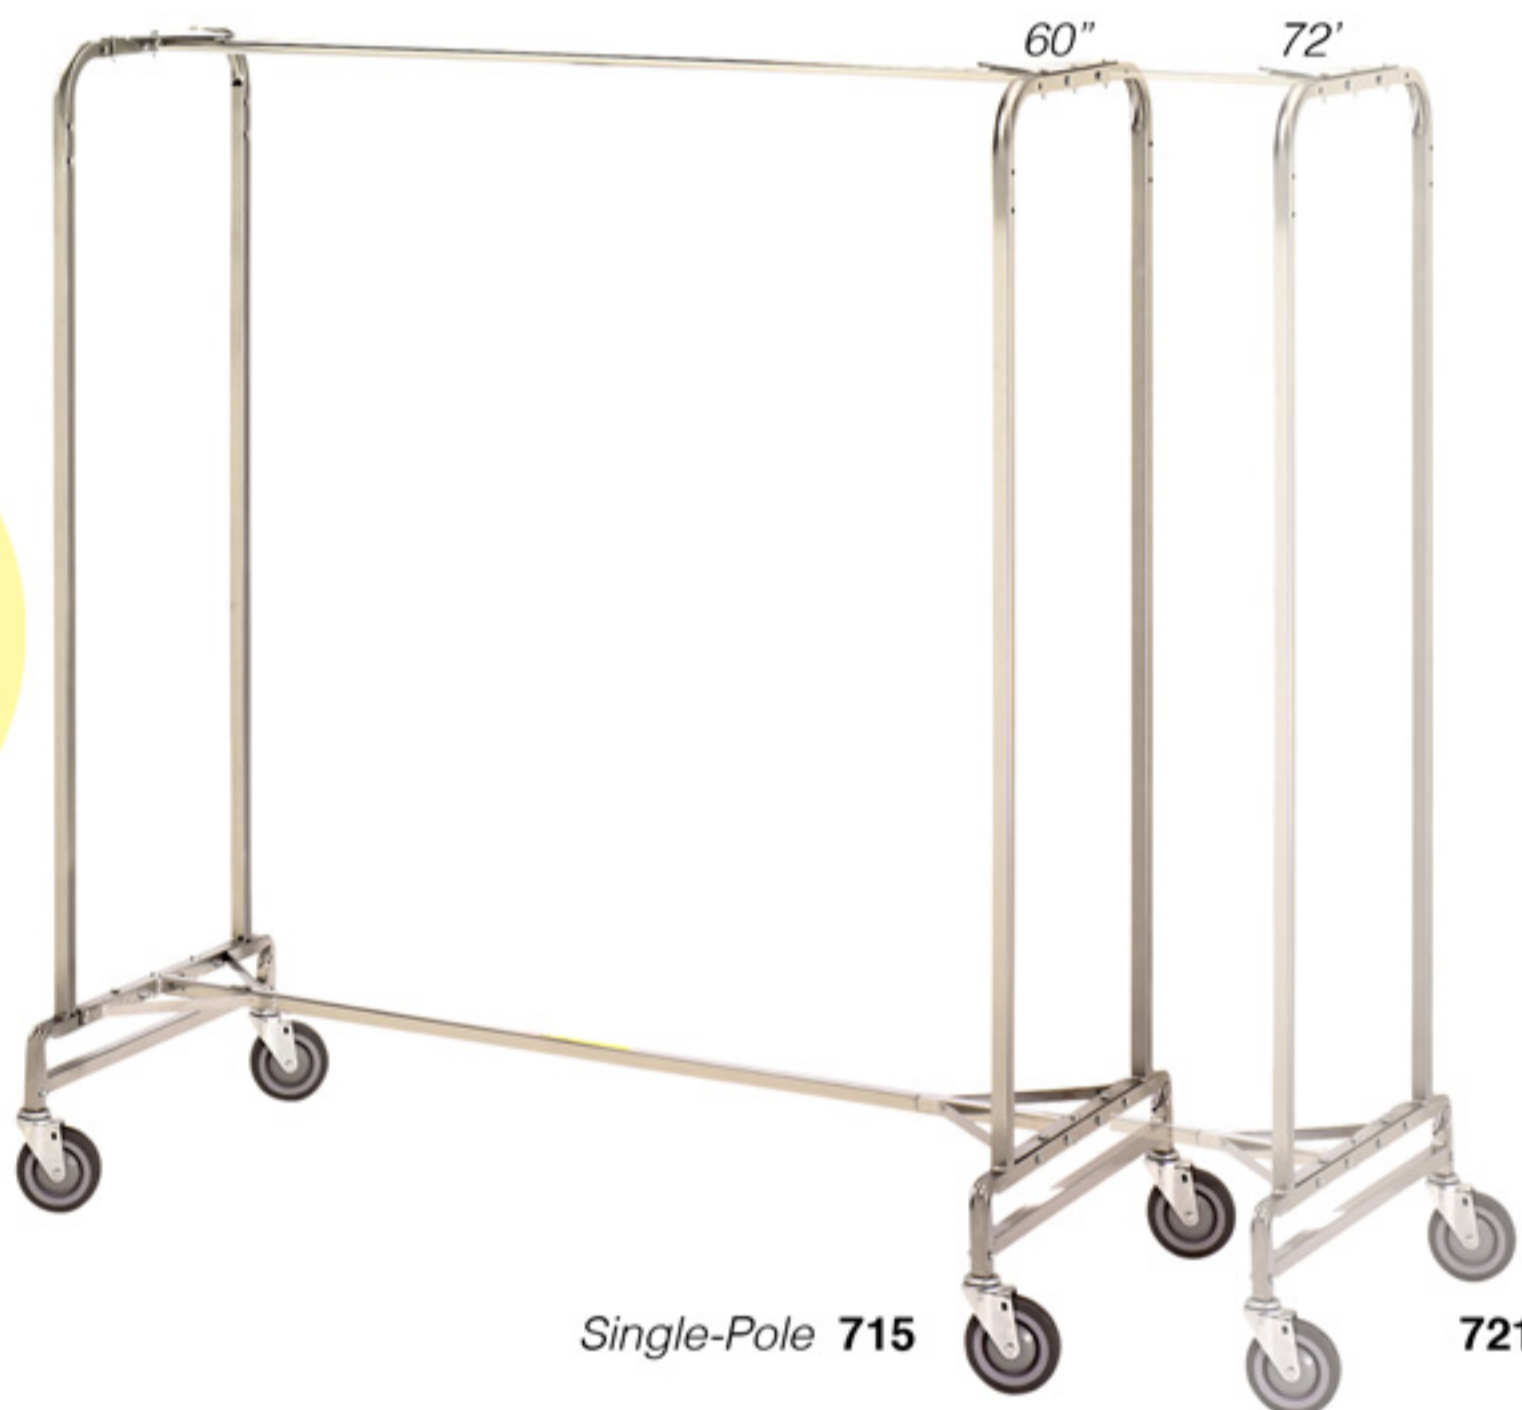

60' Garment Stack-Rack

- A quick assembling rack with a unique nesting feature to maximize space and storage
- Heavy gauge steel and 4" easy-rolling swivel casters
- Silver powder-coated base
- Zinc-galvanize plated poles

63"L x 22"W x 67"H
150 lb Capacity

Optional Accessories

4 Color Options,
Frame Folds for
Easy Storage

60"L x 26"W x 70"H with Cover
Height w/ frame in upright position: 79"

Accessory Crossbar
736

R&B WIRE PRODUCTS, INC.
YOUR TRUSTED PARTNER SINCE 1948

Garment Racks

Featuring
5" Non-Marking
Smooth-Rolling
Casters

- Single-Pole garment rack made from chrome plated 7/8" steel tubing
- 65 lb Capacity
- Knocks down for cost-effective, easy shipping

36" (or 48")L x 18" W x 65 1/2" H
dimension with Cover - 36" (or 48")L x 24" W x 69 1/2" H

SALES@RBWIRE.COM

- Single and Double Pole garment racks are made from strong chrome plated 1" steel tubing
- 200 lb Capacity
- Knocks down for cost-effective and easy shipping

Single Dimensions
60" (or 72")Lx 27"W x 69 1/2"H (w/ Cover Kit 72"H)