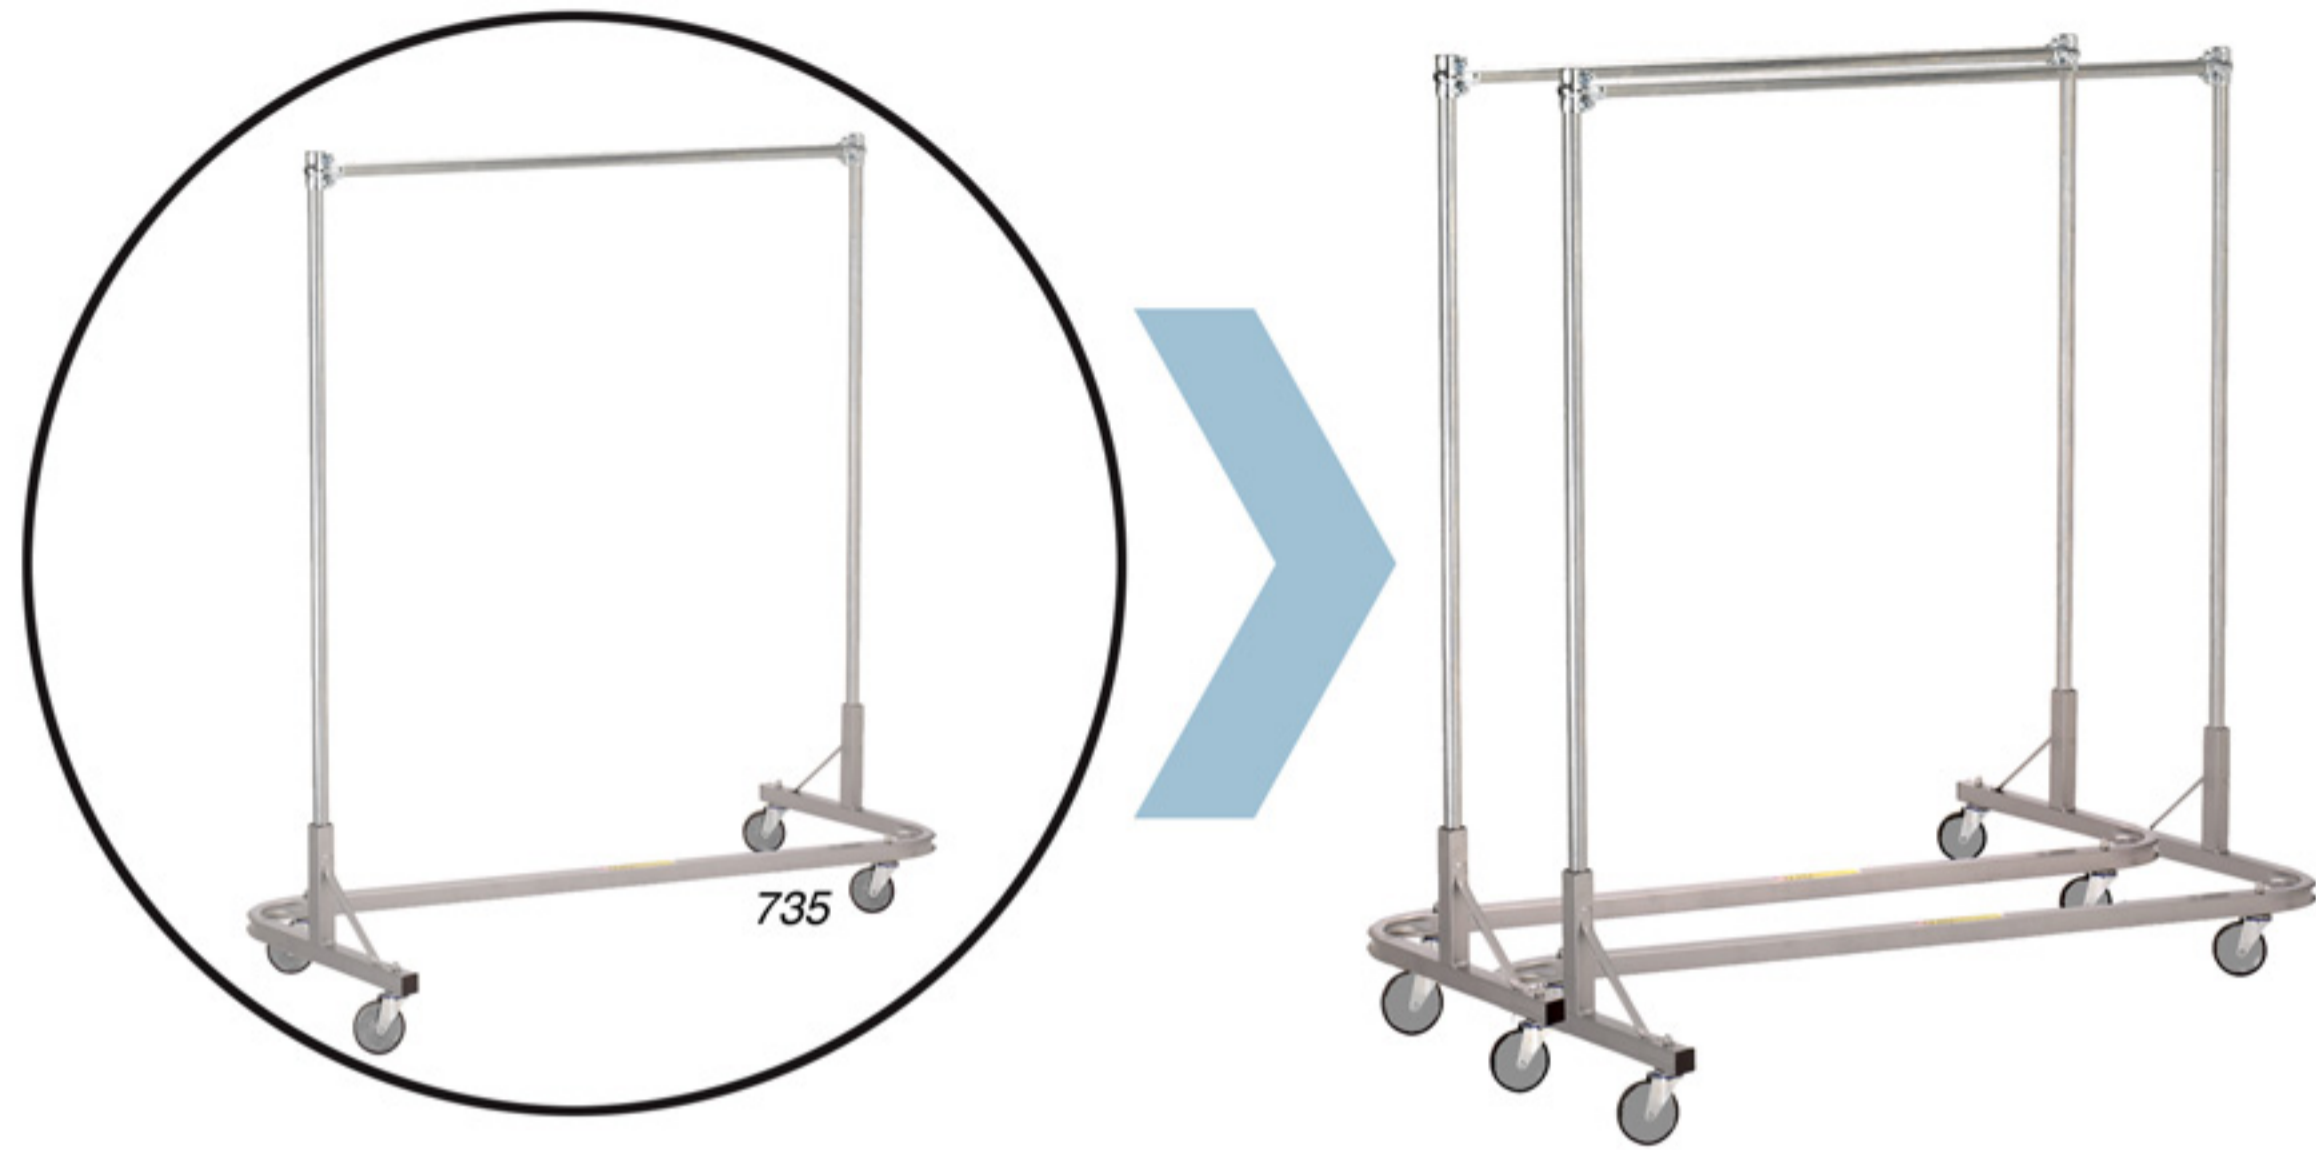

60' Garment Stack-Rack

- A quick assembling rack with a unique nesting feature to maximize space and storage
- Heavy gauge steel and 4" easy-rolling swivel casters
- Silver powder-coated base
- Zinc-galvanize plated poles

63"L x 22"W x 67"H
150 lb Capacity

Optional Accessories

4 Color Options,
Frame Folds for
Easy Storage

60"L x 26"W x 70"H with Cover
Height w/ frame in upright position: 79"

Accessory Crossbar
736

R&B WIRE PRODUCTS, INC.
YOUR TRUSTED PARTNER SINCE 1948

Optional Cover Kit

- Protect clean laundry and garments during transportation or storage
- Easy access with quick-opening Velcro closures
- Neat and Clean protective cover system is completely flame retardant
- Made from 200 denier urethane coated nylon
- Includes heavy-duty zinc-plated steel frame

Garment Racks

Featuring
5" Non-Marking
Smooth-Rolling
Casters

- Single-Pole garment rack made from chrome plated 7/8" steel tubing
- 65 lb Capacity
- Knocks down for cost-effective, easy shipping

36" (or 48")L x 18" W x 65 1/2" H
dimension with Cover - 36" (or 48")L x 24" W x 69 1/2" H