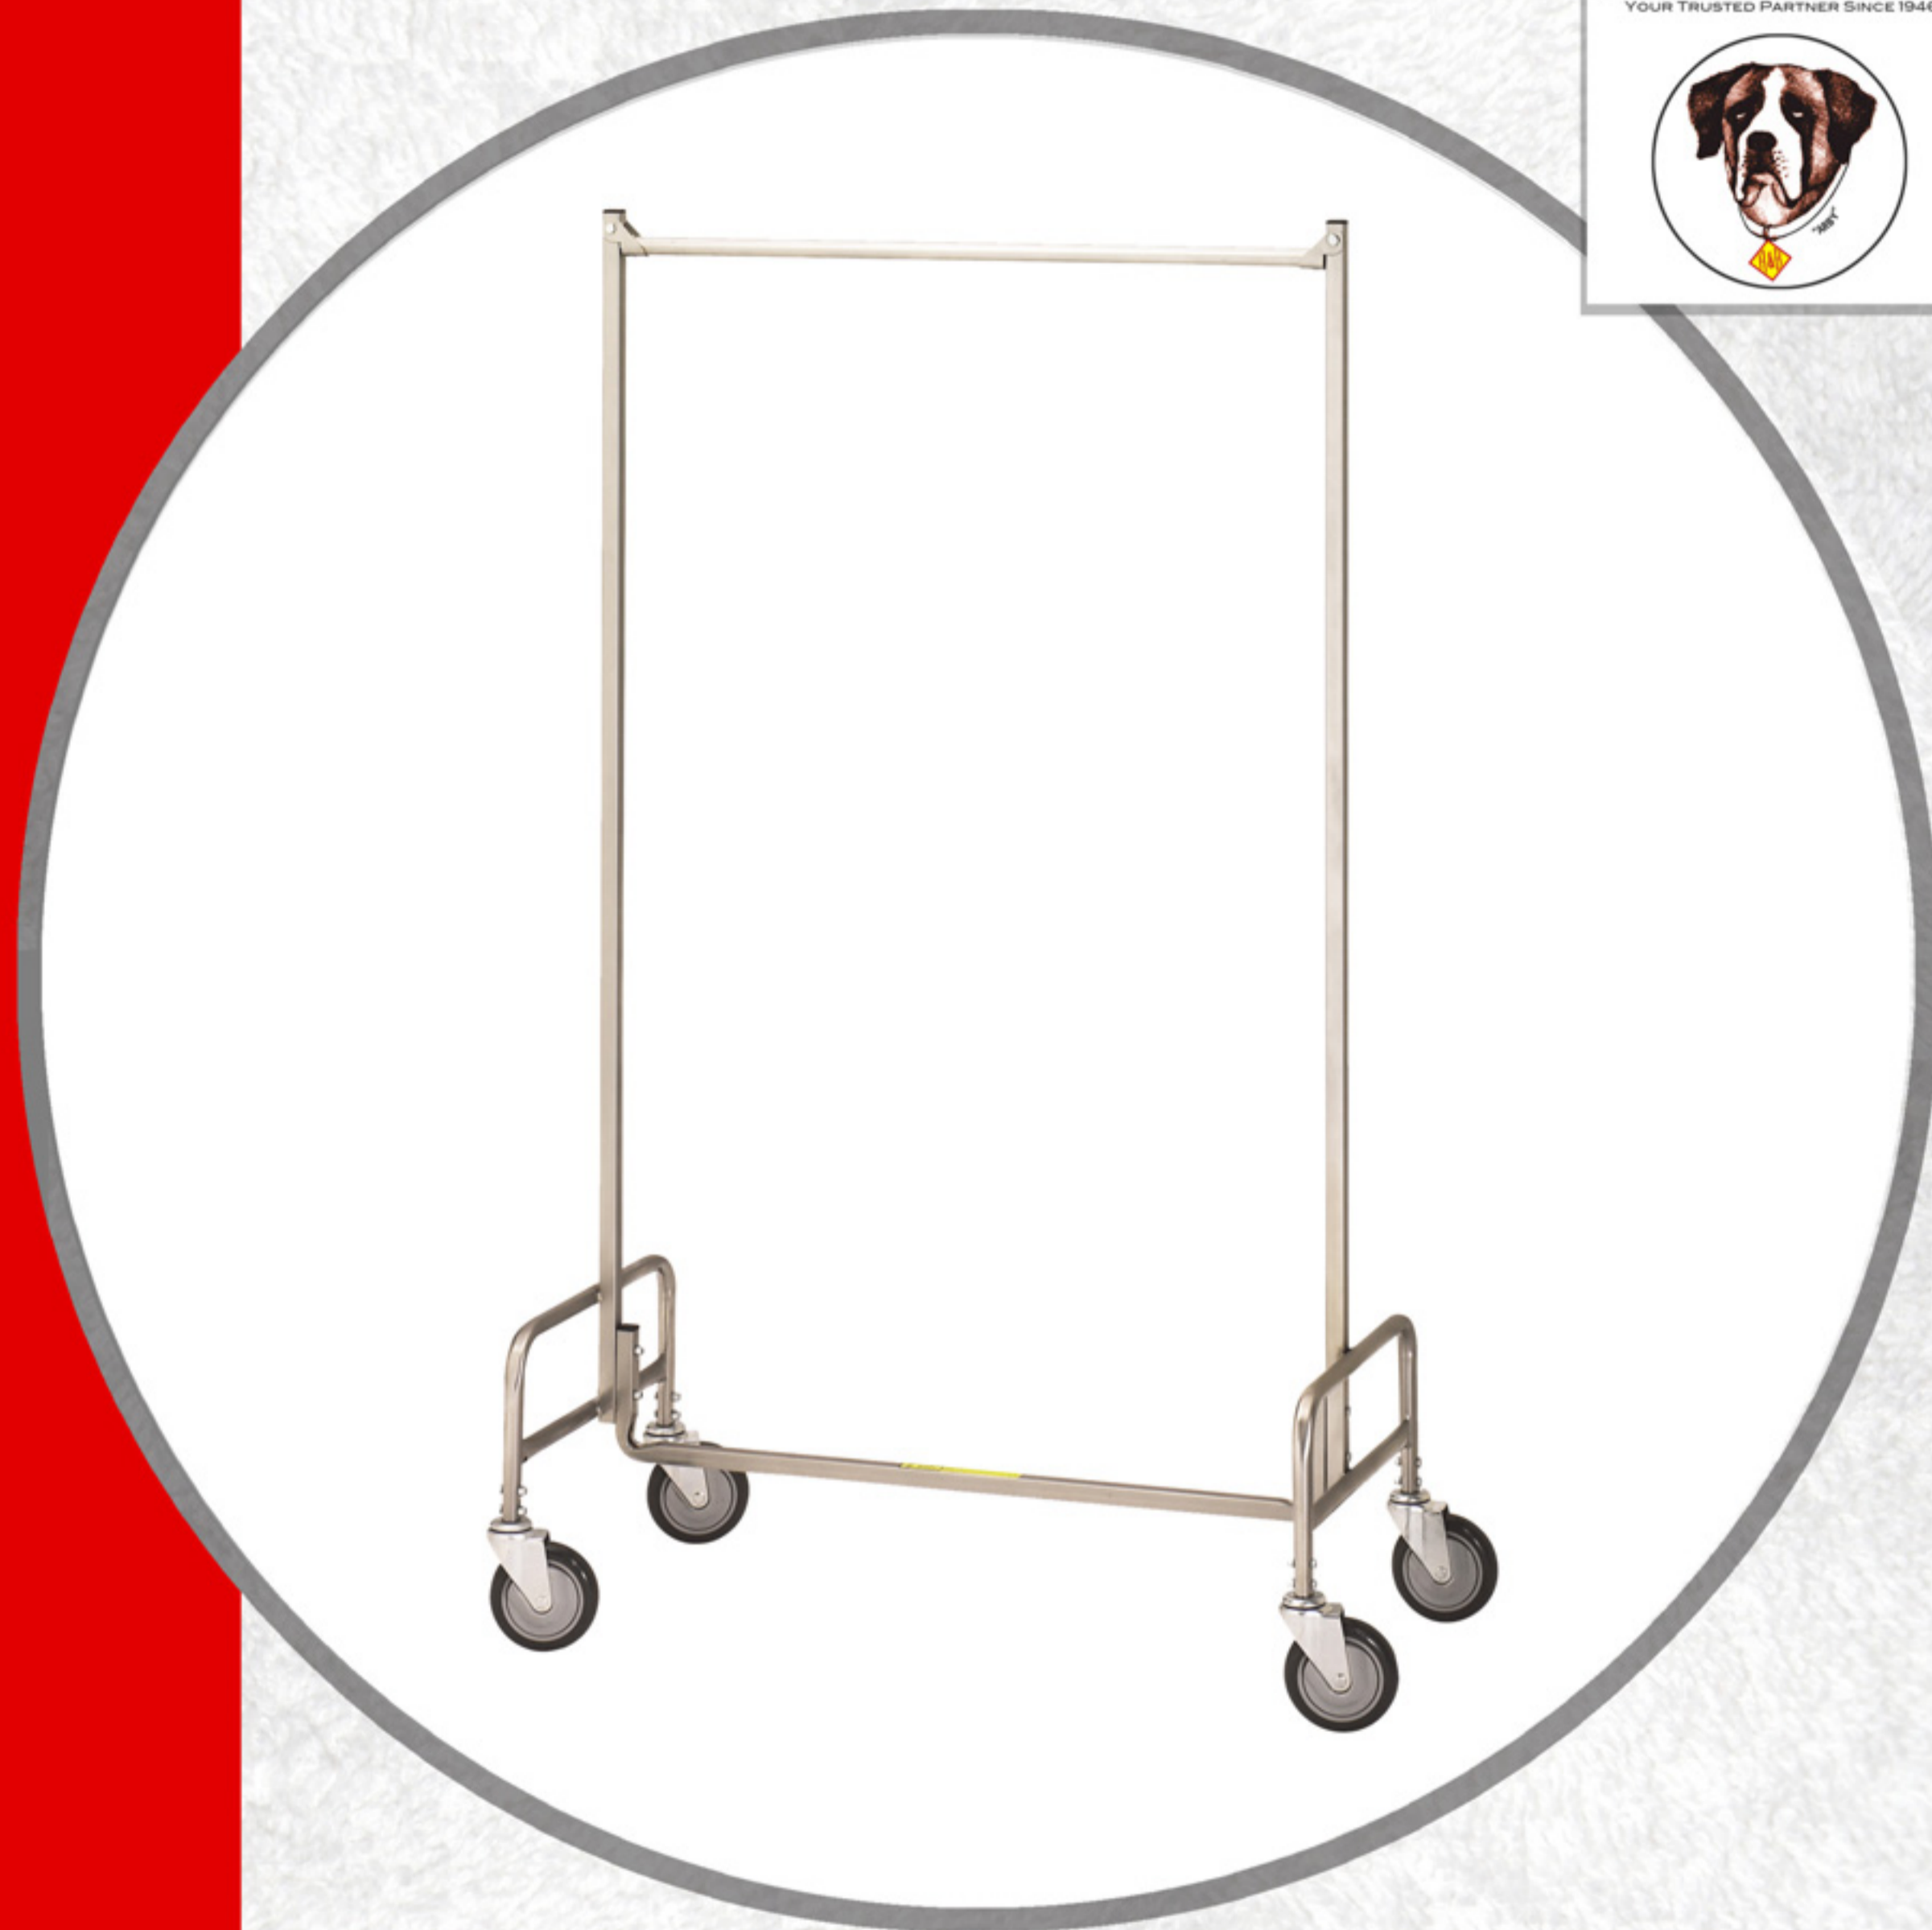

60' Garment Stack-Rack

- A quick assembling rack with a unique nesting feature to maximize space and storage
- Heavy gauge steel and 4" easy-rolling swivel casters
- Silver powder-coated base
- Zinc-galvanize plated poles

63"L x 22"W x 67"H
150 lb Capacity

Optional Accessories

4 Color Options,
Frame Folds for
Easy Storage

60"L x 26"W x 70"H with Cover
Height w/ frame in upright position: 79"

Accessory Crossbar
736

R&B WIRE PRODUCTS, INC.
YOUR TRUSTED PARTNER SINCE 1948

Optional Cover Kit

- Protect clean laundry and garments during transportation or storage
- Easy access with quick-opening Velcro closures
- Neat and Clean protective cover system is completely flame retardant
- Made from 200 denier urethane coated nylon
- Includes heavy-duty zinc-plated steel frame