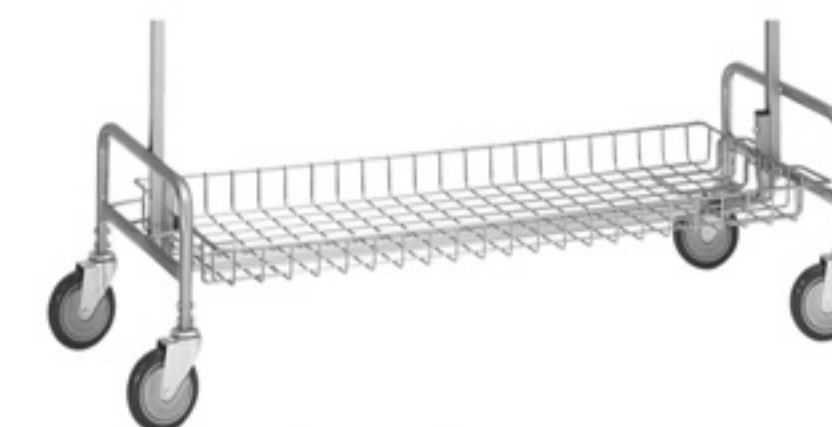

- Single-Pole garment rack made from chrome plated 7/8" steel tubing
- 65 lb Capacity
- Knocks down for cost-effective, easy shipping

36" (or 48")L x 18" W x 65 1/2" H
dimension with Cover - 36" (or 48")L x 24" W x 69 1/2" H

SALES@RBWIRE.COM

- Single and Double Pole garment racks are made from strong chrome plated 1" steel tubing
- 200 lb Capacity
- Knocks down for cost-effective and easy shipping

Single Dimensions
60" (or 72")Lx 27"W x 69 1/2"H (w/ Cover Kit 72"H)

*Double Dimensions
60" (or 72")Lx 40"W x 69 1/2"H (w/ Cover Kit 72"H)

RBWIRE.COM

Add a
Bottom
Shelf Unit

- 781 basket shelf - fits 703
- 782 basket shelf - fits 704
- 783 basket shelf - fits 715 or 725
- 784 basket shelf - fits 722 or 721

Store an Extra 50 pounds!