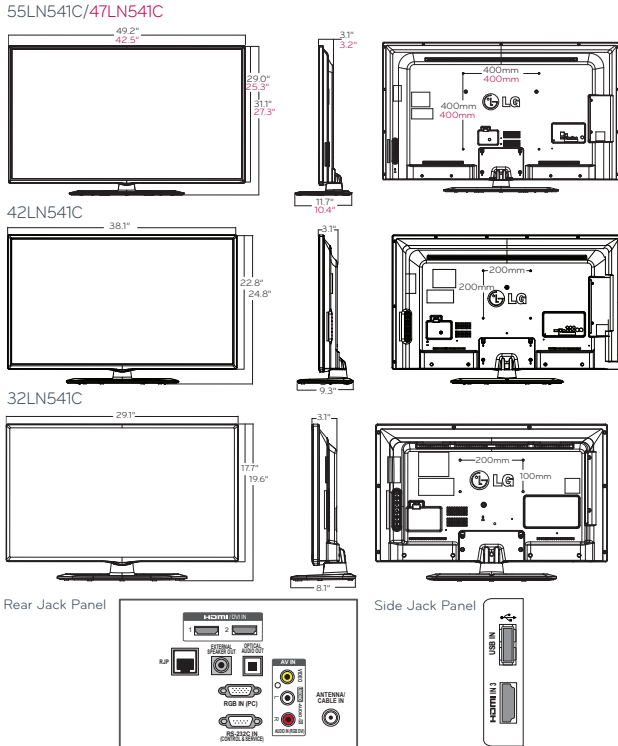

Direct LED

Commercial Widescreen Integrated HDTV

- **55LN541C**
  55" class (54.6" measured diagonally)
- **47LN541C**
  47" class (46.9" measured diagonally)
- **42LN541C**
  42" class (41.9" measured diagonally)
- **32LN541C**
  32" class (31.5" measured diagonally)

PANEL	Model	55LN541C	47LN541C	42LN541C	32LN541C
	Backlighting	Direct LED			
	LCD Panel Type	55" Class (54.6" measured diagonally)	47" Class (46.9" measured diagonally)	42" Class (41.9" measured diagonally)	32" Class (31.5" measured diagonally)
	Native Resolution	1920 x 1080 (FHD)			1366 x 768 (HD)
	Brightness	300cd/m²			
	Dynamic CR	1,000,000:1			
	Viewing Angle (HxV)	178°/178°			
	Response Time	9ms			
	Frame Rate	60Hz			
	Built-In Tuner	ATSC/NTSC/Clear GAM			
	XD Engine	Yes			
	24p Real Cinema (24p 5:5/2:2 Pull down)	Yes			
	Eye Care (Anti Dazzling)	Yes			
	Audio Output	20W (10W x 2)			
	Speaker System	1 Way 2 Speakers			
	Infinite Sound	Yes			
	Invisible Speaker	Yes			
	Clear Voice II	Yes			
	RF(1/2Tuner)	Yes (1 Tuner)			
	Simplink	Yes (HDMI-CEC)			
	SI Compatible (TVLink Protocol)	Yes (TV Link Tuner)			
VIDEO					
AUDIO					
SPECIAL FEATURES					

SPECIAL FEATURES (CONT.)	Model	55LN541C	47LN541C	42LN541C	32LN541C
Hotel Mode/ PDM /Installer Menu		Yes			
RIP Compatibility		LG,Teleadapt (RJ45, HDMI CEC), G-Link(HDMI-CEC)			
USB		USB2.0, USB Auto Play back, USB Cloning			
Moving Picture Playback (SD/HD/Plus HD)		Divx HD			
Picture		JPEG			
Audio Codec		AC3(Dolby Digital), EAC3, AAC, Mpeg, MP3, PCM			
USB Cloning		USB 2.0			
Multi IR Code		Yes			
Welcome Screen (Splash Image)		Yes			
Auto Off / Auto Sleep		Yes			
Video Mute		Yes			
Smart Energy Saving		Yes			
Anti-theft System		Kensington Lock			
INPUTS/ OUTPUTS					
USB (2.0)		1 Side			
RF In		1 Rear			
AV In		1 Rear			
Digital Audio Out (Coaxial / Optical)		1 Rear (Optional)			
HDMI/ HDCP Input		3 (2 Rear, 1 Side)			
RGB In (D-sub 15pin) - PC		1 Rear			
PC Audio Input		1 (Sharing with AV In)			
RS-232C (D-Sub 9pin)		1 Rear			
RJ45 (RIP interface)		1 Rear			
External Speaker Out (3.5mm phone jack)		1 Rear			
CABINET					
With Stand		49.2" x 31.1" x 11.7"	42.5" x 27.3" x 10.4"	38.1" x 24.8" x 9.3"	29.1" x 19.6" x 8.1"
Weight		46.7 lbs	32.0 lbs	23.6 lbs	15.4 lbs
Without Stand		49.2" x 29.0" x 3.1"	42.5" x 25.3" x 3.2"	38.1" x 22.8" x 3.1"	29.1" x 17.7" x 3.1"
Weight		42.1 lbs	28.9 lbs	21.2 lbs	14.1 lbs
Carton		61.0" x 33.1" x 8.3"	52.4" x 29.5" x 6.9"	45.3" x 26.0" x 6.9"	35.5" x 20.9" x 6.4"
Weight		59.5 lbs	40.6 lbs	31.3 lbs	20.3 lbs
Swivel		±90°	±90°	±90°	±15°
Color		Black with Hairline Finish			
VESA™ Standard Mount Interface		400 x 400mm		200 x 200mm	200 x 100mm
Credenza Bracket		Yes			
Flame Retardant		Yes (Back Cover only)			
Safety		cUL, UL, NOM, FCC			
RoHS		Yes			
Energy Star 6.0		Yes			
UPC		7 19192 91558 9	7 19192 91557 2	7 19192 91556 5	7 19192 91555 8
POWER					
Power Source		100~240V 50/60Hz			
Typical (Watts)		86.2W	72.3W	57.1W	41W
Stand-by		0.5W			
WARRANTY		1.5-Year Limited Warranty (Parts/Labor/Backlight)			

The estimated annual energy cost determined in accordance with 16 CFR Part 305.5 for models 55LN541C, 47LN541C, 42LN541C and 32LN541C are $17, $15, $12 & $8 respectively.
*Your energy cost depends on your utility rates and use. The estimated cost is based on 11 cents per kWh and 5 hours of use per day. For more information, visit www.ftc.gov/energy.
†FTC Television labeling rule (18 CFR Part 305, as added by 76 Fed. Reg. 1038 (Jan 6, 2011)).