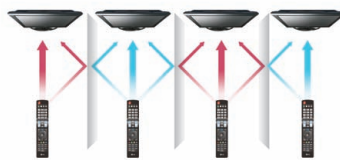

MULTI IR
Multi IR function eliminates the remote control signal interference between TVs in multiple dwelling rooms. This system will work using the same LG TV model. (Optional 124-213-10 required)

RS232C CONTROL
Via the TV's RS-232C port, you can remotely control multiple TVs' power and volume settings simultaneously.