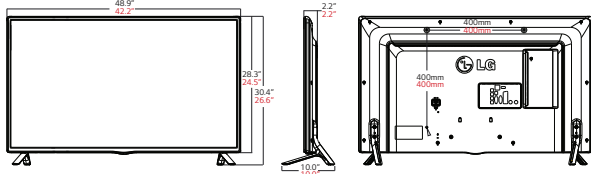

42LY340C

Ultra-Slim Direct LED Commercial Widescreen Integrated HDTV

▶ **55LY340C**

55" class (54.84" measured diagonally)

▶ **47LY340C**

47" class (47.24" measured diagonally)

▶ **42LY340C**

42" class (42.16" measured diagonally)

▶ **32LY340C**

32" class (31.65" measured diagonally)

55LY340C /47LY340C