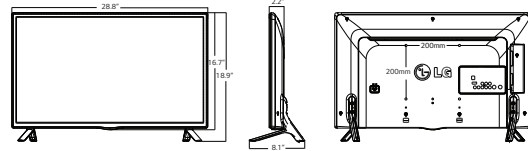

32LY340C

Rear Jack Panel

Side Jack Panel

PANEL	Model	55LY340C	47LY340C	42LY340C	32LY340C
Panel Technology		Slim Direct LED			
Panel Size (Measured Diagonally)		55" Class (54.84")	47" Class (47.24")	42" Class (42.16")	32" Class (31.65")
Native Resolution		1920 x 1080 (FHD)			1366 x 768 (HD)
Brightness cd/m²		300 cd/m²			
Static (Panel) Contrast Ratio		1,200:1			1,100:1
Dynamic Contrast Ratio		4,000,000:1			1,000,000:1
Viewing Angle (HxV)		178° / 178°			
Frame Rate		60Hz			
BROADCASTING SYSTEM	Analog	Yes (NTSC)			
Digital		Yes (ATSC / Clear QAM)			
VIDEO	XD Engine	Yes			
Real Cinema 24p (3:3 pull down)		Yes			
Aspect Ratio		Yes, 8 Modes (16:9, Just scan, Original, Full Wide, 4:3, 14:9, Cinema Zoom 1, Zoom)			
AUDIO	Audio Output	10W + 10W			
Speaker System		2.0 ch			
Sound Mode		Yes, 6 Modes (Standard, News, Music, Cinema, Sport, Game)			
Clear Voice II		Yes			
SPECIAL FEATURES	RF (1/2Tuner)	Yes (1 Tuner)			
MHL		Yes			
HDMI-CEC		Yes			
HTNG-CEC 1.3		Yes (1.3)			
Hotel Mode / PDM / Installer Menu		Yes			
IR Out		Yes (RS232C)			
External Speaker Out		Yes (Variable/Fixed/Line Out, 3.5mm, Stereo, Single ended Type(GRD,L+,R+), 1W with 8Ω)			

SPECIAL FEATURES (Cont.)	Model	55LY340C	47LY340C	42LY340C	32LY340C
USB		Yes (USB 2.0)			
USB Auto Play Back		Yes			
Moving Picture Playback (SD/HD/Plus HD)		Divx HD			
Picture		JPEG			
Audio Codec		MP3, AC3, MPEG, AAC,HEAAC, CDDA, LPCM			
USB Cloning		Yes			
One Channel Map/Logical Channel Map		Yes			
Multi IR Code		Yes			
Welcome Screen (Splash Image)		Yes			
Auto Off/Auto Sleep		Yes/Yes			
Smart Energy Saving		Yes			
Digital eye (light sensor)		Yes			
Kensington Lock		Yes			
INTERFACE (Side)	HDMI In	1 Side			
USB (2.0)		1 Side			
INTERFACE (Rear)	RF In	1 Rear			
AV In		1 Rear (Component)			
Component in (Y,Pb,Pr) + Audio		1 (5)			
Digital Audio Out (Coaxial/Optical)		1 (Optical)			
HDMI/HDCP Input		1 Rear			
RGB In (D-sub 15pin) - PC		1 Rear			
PC Audio Input		1 (Share with component audio input)			
RS-232C (D-Sub 9pin)		1 (Control & Service)			
External Speaker Out		1 Rear (Variable/Fixed/Line Out, 3.5mm, Stereo, Single ended Type(GRD,L+,R+), 1W with 8Ω), Digital Optical			
CABINET	Bezel Width (on Bezel) (mm)	11.0mm/11.0mm/16.5mm			11.6mm/11.3mm/16.3mm
Bezel Width (off Bezel) (mm)		8.5mm/8.5mm/14.0mm			10.5mm/10.0mm/14.0mm
With Stand		48.9" x 30.4" x 100"	42.2" x 26.6" x 100"	37.8" x 24.0" x 8.6"	28.8" x 18.9" x 8.1"
Weight		40.6 lbs	28.0 lbs	21.0 lbs	13.7 lbs
Without Stand		48.9" x 28.3" x 2.2"	42.2" x 24.5" x 2.2"	37.8" x 22.1" x 2.2"	28.8" x 16.7" x 2.2"
Weight		40.6 lbs	28.0 lbs	20.9 lbs	13.7 lbs
Carton		46.9" x 29.3" x 5.7"	45.0" x 27.4" x 5.7"	41.5" x 25.4" x 5.7"	31.9" x 19.5" x 5.7"
Weight		50.3 lbs	36.2 lbs	25.6 lbs	16.3 lbs
Flame Retardant		Yes			
Color		Dark Titan			
VESA™ Standard Mount Interface		400mm x 400mm			200mm x 200mm
REQUIRED LISTINGS	Safety	cUL, UL, FCC, NOM			
RoHS		Yes			
Energy Star 6.1		Yes			
UPC		7 19192 91615 9	7 19192 91616 6	7 19192 91617 3	7 19192 91618 0
POWER	Power Source	110 ~ 240V, 50/60Hz			
Watts (Max)		135.0W	111.0W	106.0W	70.5W
Watts (Typical)		112.0W	88.0W	85.0W	47.5W
Stand-by		0.3W↓			
WARRANTY		2 Year Limited Warranty (Parts/Labor)			
ACCESSORY	Cable	Power Cord (1.5m, Angle Type)