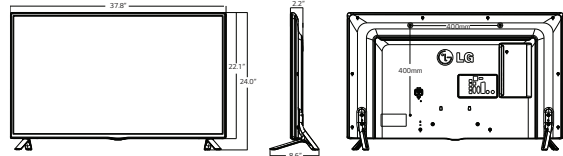

32LY340C

42LY340C