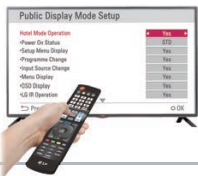

Optimized Features for Commercial Use

FOR EFFICIENT MANAGEMENT

PUBLIC DISPLAY MODE
From channel selection to energy-saving features, Public Display Mode allows you to control the TV settings in your business area, prevent misuse by customers, set volume limits, or restore factory defaults on any TV. You are in control of it all.