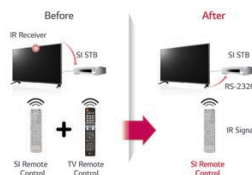

IR OUT
IR Out enables customized set-top boxes to receive IR signals via LG TV Signage. This added convenience requires only simple connections and allows easy management using a single remote control.